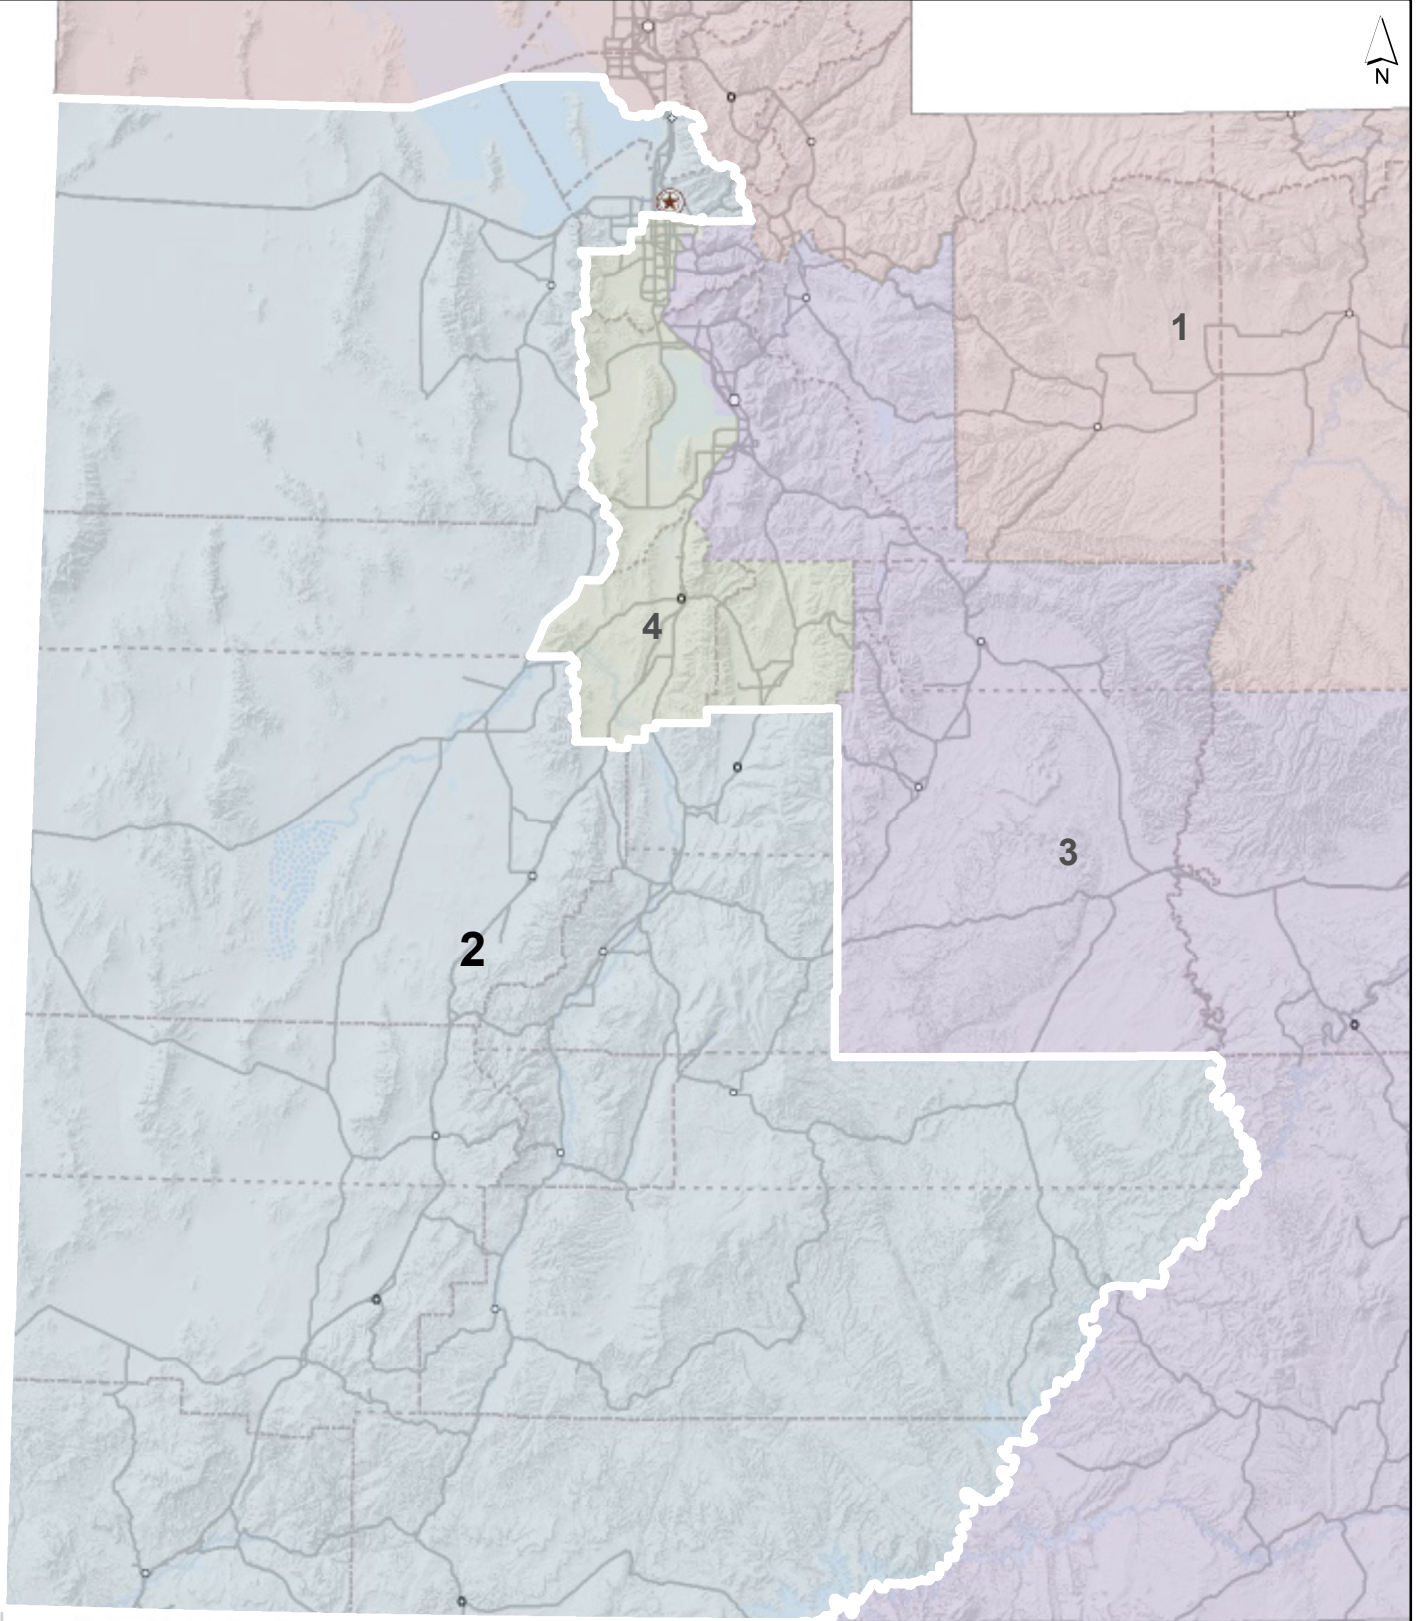

2012 US Congressional District 2

This map takes effect on January 1, 2012, for purposes of nominating and electing Utah representatives to the United States House of Representatives and on January 1, 2013, for all other purposes. For detailed information about this and other political districts visit <http://elections.utah.gov/map/district-maps>

0 15 30 Miles